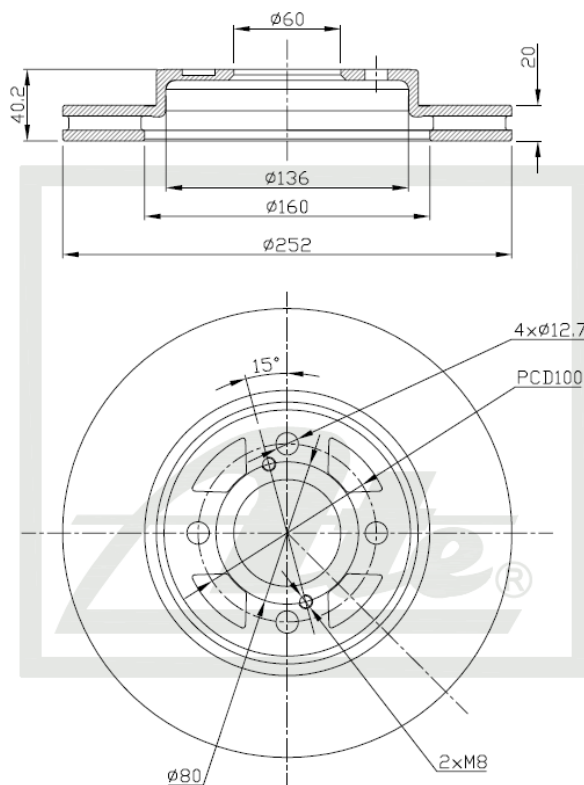

NEW PART NUMBER

Drawing

Details of New Part

Brake Disc – Front

Product Dimensions

Diameter – 252mm

Thickness - 20mm

Height – 40.2mm

PCD – 100mm

Spigot – 60.0mm

Package Dimensions

Weight – 4500g

L – 280.0mm

W – 270.0mm

H – 55.0mm